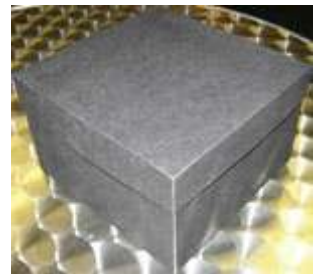

R65 ex Vat each

Gift MM8
3 x Milk Chocolate Pieces (12g)
3 x Dark Chocolate Pieces (12g)
2 x Macadamia Pieces (15g)
2 x Macadamia Pieces (15g)

R115 ex Vat each

Gift MM9
1 x Milk Chocolate bar (50g)
1 x Dark Chocolate bar (50g)
1 x Almond bar (50g)
1 x Macadamia bar (50g)
2 x Macadamia Pieces (15g)
1 x Almond Pieces (15g)
2 x Milk Chocolate Piece (12g)
1 x Dark Chocolate Piece (12g)
This can be done in a gift box
or a gift box and cellophane
and a bow.